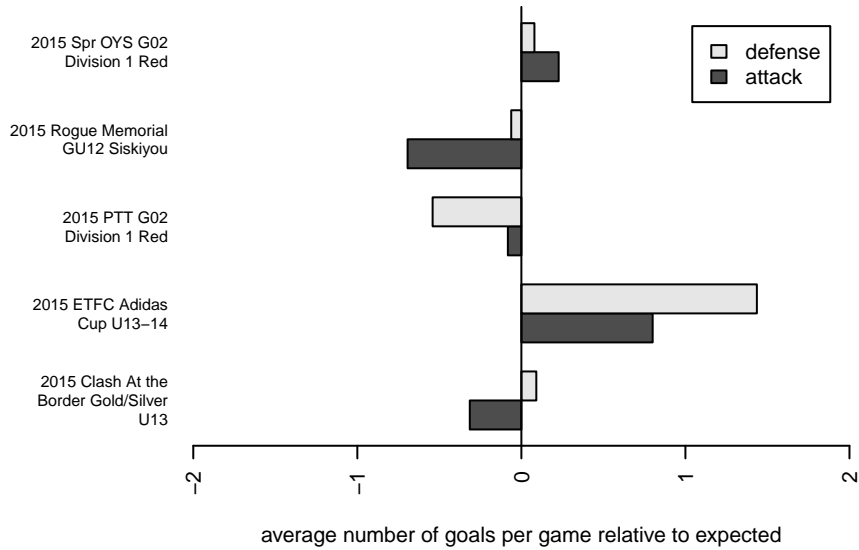

WAFC Storm G02

Woodburn, OR
 G02 total strength=867
 attack=1.62 defense=0.98
 fall league = PTT G02 Div 1 Red
 spr league = Spr OYS G02 Div 1 Red
 notes= also uses Rain

alt names used:
 WAFC Rain
 WAFC Rain
 WAFC Storm
 WAFC Storm

Venues played:
 2015 Rogue Memorial GU12 Siskiyou
 2015 Clash At the Border Gold/Silver U13
 2015 ETFC Adidas Cup U13-14
 2015 PTT G02 Division 1 Red
 2015 Spr OYS G02 Division 1 Red

WAFC Storm G02
 Dots are actual minus expected GF (blue circles) and GA (red triangles).
 Blue line is smoothed change in attack strength. Red is smoothed change in defense strength.

**attack and defense variance (black dot)
relative to other teams
and top 10 in region**

**attack and defense rating
relative to others at age
and all opponents in last 13 months**

Performance relative to 13 month average