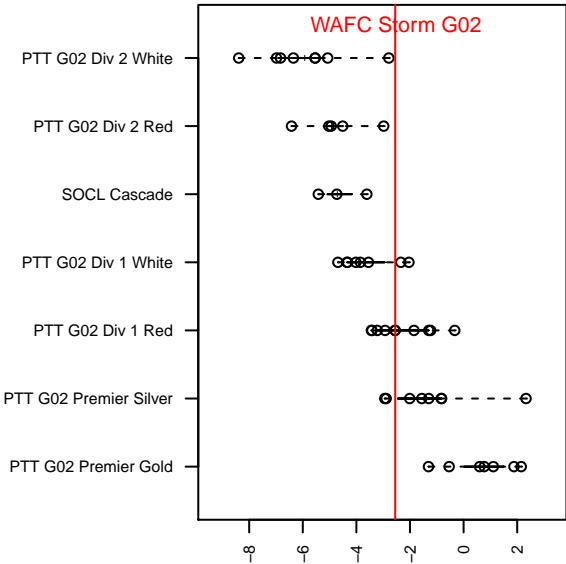

WAFC Storm G02

Woodburn, OR
 G02 total strength=867
 attack=1.62 defense=0.98
 fall league = PTT G02 Div 1 Red
 spr league = Spr OYS G02 Div 1 Red
 notes= also uses Rain

alt names used:
 WAFC Rain
 WAFC Rain
 WAFC Storm
 WAFC Storm

Venues played:
 2015 Rogue Memorial GU12 Siskiyou
 2015 Clash At the Border Gold/Silver U13
 2015 ETFC Adidas Cup U13-14
 2015 PTT G02 Division 1 Red
 2015 Spr OYS G02 Division 1 Red

WAFC Storm G02
 Dots are actual minus expected GF (blue circles) and GA (red triangles).
 Blue line is smoothed change in attack strength. Red is smoothed change in defense strength.

**attack and defense variance (black dot)
relative to other teams
and top 10 in region**

**attack and defense rating
relative to others at age
and all opponents in last 13 months**

Performance relative to 13 month average