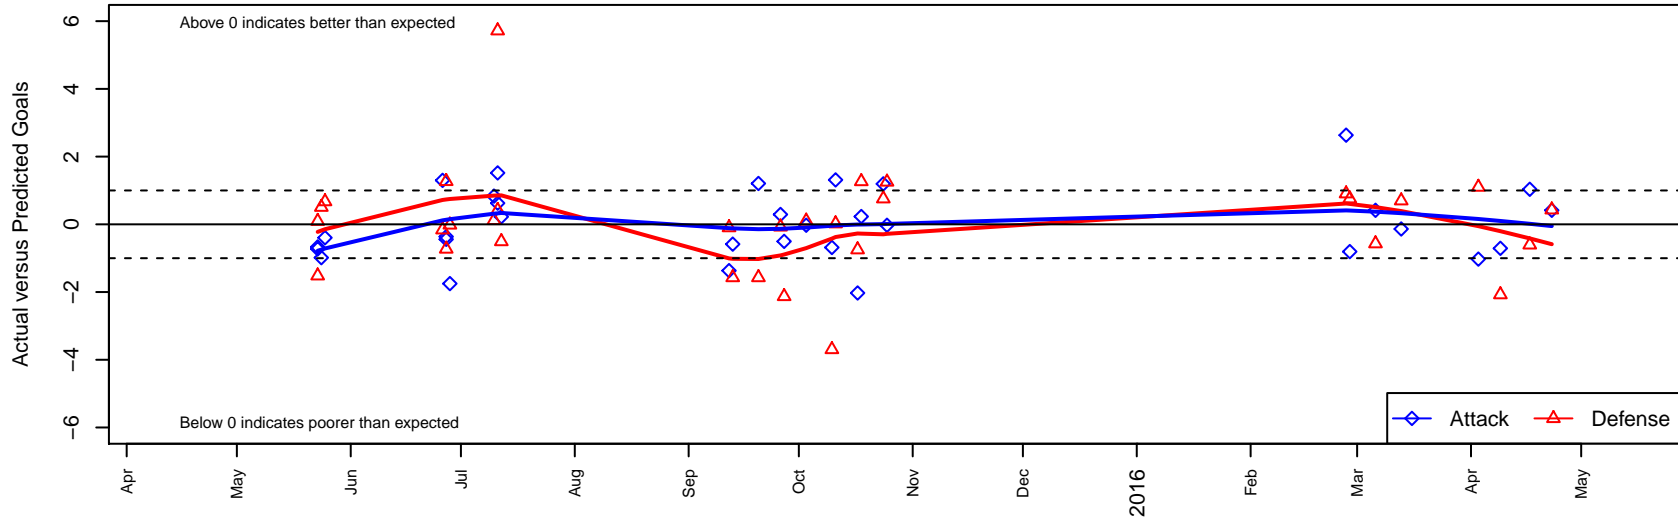

WAFC Storm G02

Woodburn, OR
 G02 total strength=867
 attack=1.62 defense=0.98
 fall league = PTT G02 Div 1 Red
 spr league = Spr OYS G02 Div 1 Red
 notes= also uses Rain

alt names used:
 WAFC Rain
 WAFC Rain
 WAFC Storm
 WAFC Storm

Venues played:
 2015 Rogue Memorial GU12 Siskiyou
 2015 Clash At the Border Gold/Silver U13
 2015 ETFC Adidas Cup U13-14
 2015 PTT G02 Division 1 Red
 2015 Spr OYS G02 Division 1 Red

WAFC Storm G02
 Dots are actual minus expected GF (blue circles) and GA (red triangles).
 Blue line is smoothed change in attack strength. Red is smoothed change in defense strength.

**attack and defense variance (black dot)
relative to other teams
and top 10 in region**

**attack and defense rating
relative to others at age
and all opponents in last 13 months**

Performance relative to 13 month average